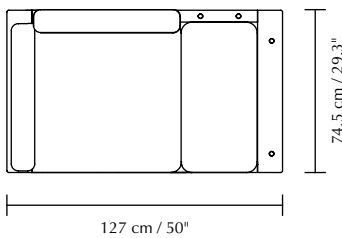

LOUNGE AROUND | 1.5-SEATER

Designed by Søren Ravn Christensen

DIMENSIONS (H x W x D)

40.3 x 127 x 74.5 cm / 15.9 x 50 x 29.3"

Flip 180°

Reversible cushion with a thin tray on the reverse side

MATERIAL

Solid oak, MDF, steel (plated brass) and polyester (Horizons S). Find more information in the Horizons S fabric spec sheet.

WEIGHT

Box 1: 17.5 kg / 38.6 lb
Box 2: 16.5 kg / 36.4 lb

WEIGHT INCL. PACKAGING

Box 1: 22 kg / 48.5 lb
Box 2: 19 kg / 41.9 lb

PACKAGING DIMENSIONS (L x W x H)

Box 1: 82 x 145 x 10 cm / 32.3 x 57.1 x 3.9"
Box 2: 74 x 95 x 41 cm / 29.1 x 37.4 x 16.1"