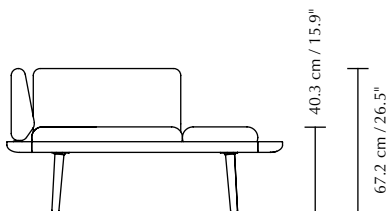

LOUNGE AROUND | 1.5-SEATER

Designed by Søren Ravn Christensen

DIMENSIONS (H x W x D)

40.3 x 127 x 74.5 cm / 15.9 x 50 x 29.3"

Flip 180°

Reversible cushion with a thin tray on the reverse side

MATERIAL

Solid oak, MDF, steel (plated brass) and polyester (Horizons S). Find more information in the Horizons S fabric spec sheet.

CONSTRUCTION

Frame: Solid oak, MDF and steel (plated brass). Tongue and groove, mortise and tenon, dowel joinery. Reinforced with glue and screws. Clear top coat wood finish. **Backrest:** Loose. Steel frame with 38 kg 170 Newton foam. **Seat cushion:** Loose. Core of 38 kg 170 Newton foam, top filling 30% feathers and 70% airblown polyester ball fiber. **Back cushion:** Loose. Airblown polyester ball fiber. **Fabric:** 100% polyester (Horizons S).

WEIGHT

Box 1: 17.5 kg / 38.6 lb
Box 2: 16.5 kg / 36.4 lb

WEIGHT INCL. PACKAGING

Box 1: 22 kg / 48.5 lb
Box 2: 19 kg / 41.9 lb

PACKAGING DIMENSIONS (L x W x H)

Box 1: 82 x 145 x 10 cm / 32.3 x 57.1 x 3.9"
Box 2: 74 x 95 x 41 cm / 29.1 x 37.4 x 16.1"